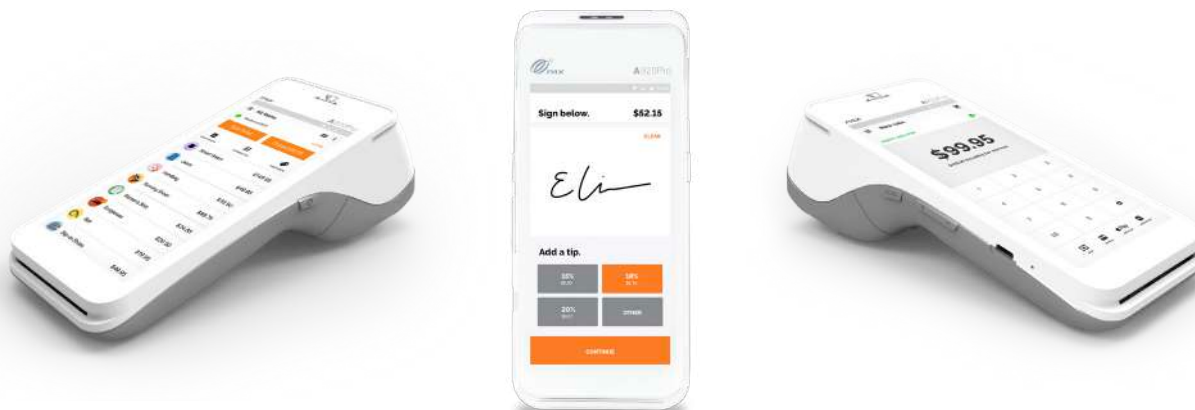

Payanywhere Smart Terminal

Specifications | PAX A920 Pro

Software	The PayAnywhere Application
Operating System	PAXBiz® Powered By Android
Processor	32-bit 4core Cortex A53, 1.4GHZ 32-bit RISC Core ARMv7(Dedicated Encryption)
Memory	1GB RAM + 8GB Flash, Micro SD Card Slot Supports up to 128GB
Display	5.5" (720 x 1440) IPS Touchscreen Display
Physical Keys	1 x ON/OFF Key 2 x Shortcuts
Printer	2" Thermal Printer 80mm Per Second
Communications	4G LTE Dual Band Wi-Fi Bluetooth® wireless technology
Camera	5 MP Auto Focus Rear Camera
Scanner	Standard Laser Scanner or OPTIONAL Professional Laser Scanner
Card Readers	Magnetic Card Reader Smart Card Reader Contactless
Battery	3.7V/5150mAh Li-Ion Battery
Audio	Speaker Functionality Microphone & Sound Wave Payment Supported
Physical	L x W x H (inches): 7.02 x 3.07 x 2.13 Weight: 11.3 oz (including battery)
Location	Supports GPS
Peripheral Ports	Dual SIM 1 x Micro USB
Environmental	0°C - 50°C (32°F - 122°F) Operating Temperature 5% - 95% Relative Humidity, Non-Condensing -20°C - 70°C (-4°F - 158°F) Storage Temperature
Voltage	Input: 100 - 240V AC, 50Hz/60Hz Output: 5.0V DC, 2.0A
Accessories	Charging Base Multi-Functional Base Wireless Base
Certifications	PCI PTS 5.x SRED, EMV® L1 & L2, Visa payWave, Mastercard PayPass, American Express expresspay, Discover D-PAS, Interac Flash, JCB J/ Speedy UnionPay qUICS, PTCRB